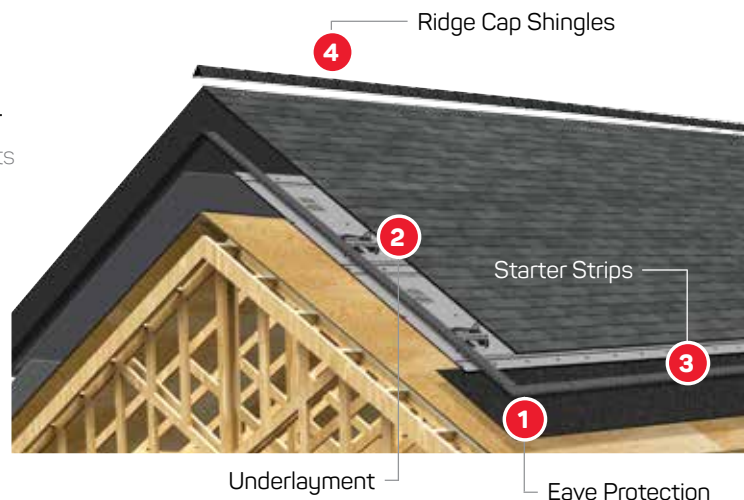

Stormtite[®]

Synthetic Underlayment

Synthetic underlayment replaces 15-lb roofing felt.

Stormtite®
SYNTHETIC
UNDERLAYMENT

Synthetic underlayment that will totally rock the way you roll

IKO Stormtite® synthetic underlayment is engineered to be used under asphalt shingles. And it has qualified as an IKO PRO4 Roofing Component. It is a cost-effective alternative to traditional #15 asphalt saturated felt.

Here's why it rocks.

- ✔ Stronger than felt. Stormtite® is more resistant to tearing and shredding when installers walk on it. Plus it's coated top and bottom with tough polyolefin for superior weather resistance with a slip-resistant surface.
- ✔ More flexible, even in cold weather. Stormtite is easy to install around vents, dormers, skylights and other typical roof structures. It lays flat without curling and is super durable.
- ✔ Synthetic, non-breathable material. Stormtite effectively sheds water that gets behind shingles and it's engineered to be a vapor-retarder. Thanks to built-in UV stabilizers, it can be left exposed for up to 30 days¹ and will continue to perform.
- ✔ Lighter than felt. A single roll of Stormtite contains 1000 square feet but weighs only 21.5 lb. It's easier for your installers to handle.

Note: All values shown are approximate.

Ready to Roll with Stormtite?

PRO4
ROOFING COMPONENTS

Shingles alone are usually not enough to protect your home.

IKO has developed superior multi-layered roofing components incorporating our industry-leading products. A complete roofing system ensures your roof's optimum performance.

1. **Eave Protection.** GoldShield™, ArmourGard™ or StormShield™ Ice & Water Protectors
2. **Underlayment.** Stormtite® or RoofGard-Cool Grey™
3. **Roof Starters.** Leading Edge Plus™
4. **Ridge Cap Shingles.** Hip & Ridge Series or Ultra HP™